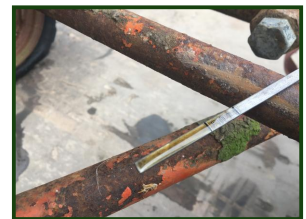

ASKEWS

POWER

Allis Chalmers Model B vintage tractor for restoration

£POA

1948 Allis Chalmers Model B complete vintage tractor for restoration.

Off local market garden. Engine turns over freely with compression, oil in sump clean, fuel still in tank. Gears select easily, rear pto shaft and belt pulley turn freely. Should be easy restoration.

NO VAT to add.

Product Details

Category/Type	Tractors for sale
Make	Allis Chalmers
Model	Model B vintage tractor for restoration
Year	1948
Hours/Mileage	-

The Exchange, Ryall, Nr Upton on Severn, Worcestershire, WR8 0PU