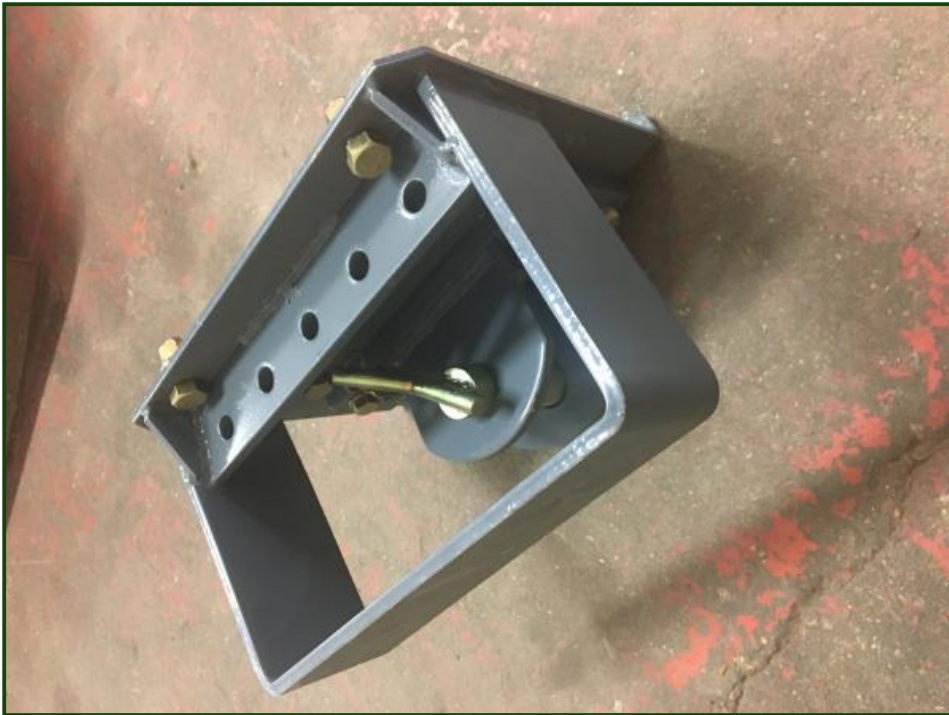

ASKEWS

POWER

New/unused weight frame and under hitch

£50.00

New/unused wfront chassis tractor weight frame with under hitch. Suit compact tractors to small farm tractors. Could be made to fit most makes and models only £ 50.00

Product Details

Category/Type	Tractor & Machine parts for sale
Make	New/unused weight frame
Model	and under hitch
Year	-
Hours/Mileage	-

The Exchange, Ryall, Nr Upton on Severn, Worcestershire, WR8 0PU

Telephone: +44 (0)7791 387355