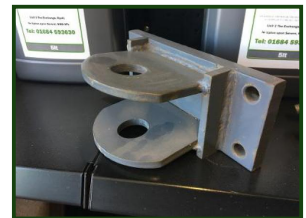

## (Unused) UNIVERSAL BOLT ON CLEVIS HITCH C/W PIN

**£5.00**

(New/Unused) UNIVERSAL bolt on clevis hitch c/w pin. We currently have a large quantity of two different types @ £ 5.00 each many with drawbar pins and a few with bolts etc. When they are gone there gone !!

### Product Details

<b>Category/Type</b>	<b>Tractor &amp; Machine parts for sale</b>
<b>Make</b>	<b>(Unused) UNIVERSAL</b>
<b>Model</b>	<b>BOLT ON CLEVIS HITCH C/W PIN</b>
<b>Year</b>	-
<b>Hours/Mileage</b>	-